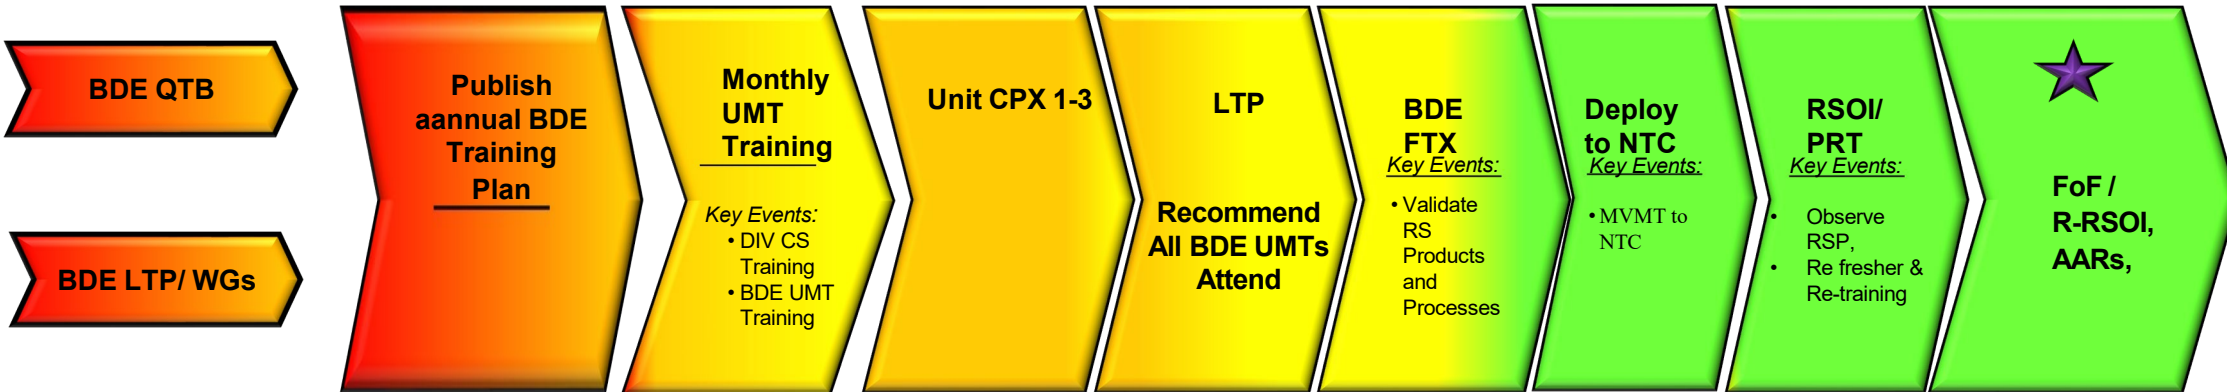

Road to NTC Success Sample

DIV CS Validates BDE's UMT Training Plan

90day touch point with OCTs prior to deployment to NTC

D-360

D-180

D-90

Deploy (D), RSOI- R01-R10

★ T01-T14, R-RSOI

How Can NTC UMT OCTs Assist You? – 1. NTC can assist to refine Training plans with, BDE Summary within 30 days after redeploying from NTC

It is highly recommended that the Division Chaplain and Master Religious Affairs NCO Visit NTC During FoF, and d+11 training day